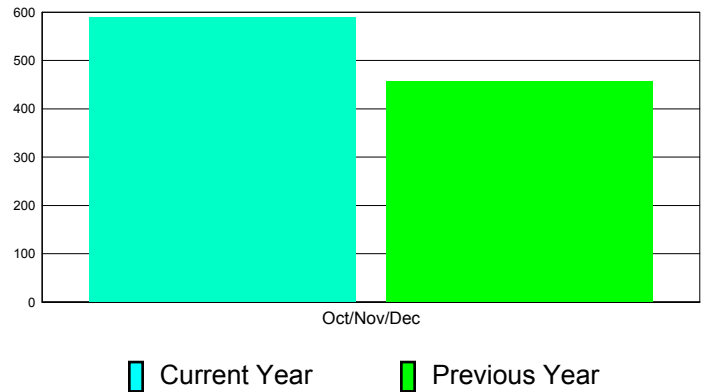

Comparison of Membership Gain/Loss

Current Year Compared to the Previous Year