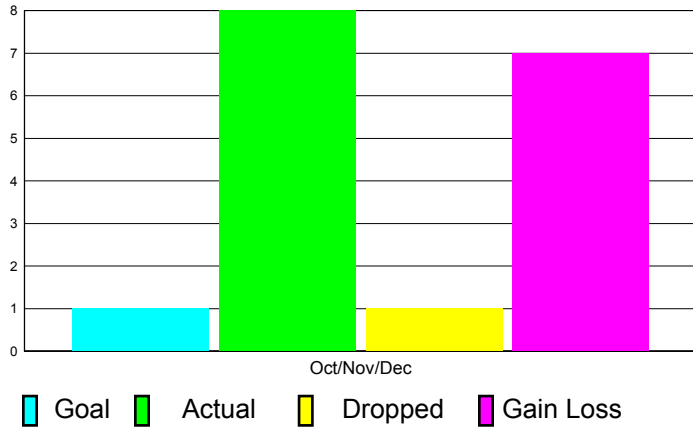

GMT Reports for District (or Undistricted) **District 321A2**

GMT: VINOD KHANNA

Location: INDIA

GMT CA: 6

CLUBS

**Club Results
2011-2012**

**Clubs
2010-2011**

Month	New Club Goal	Actual New Clubs	Actual Dropped Clubs	Gain/Loss of Clubs	Gain/Loss of Clubs
Oct/Nov/Dec	1	8	1	7	-1
Totals	1	8	1	7	-1

Club Results 2011-2012

Goal, New, Dropped, Gain/Loss

Comparison of Club Gain/Loss

Current Year Compared to the Previous Year

YTD Status Quo Clubs 2010-2011

Status Quo Clubs Compared to Status Quo Members

MEMBERSHIP

**Membership Results
2011-2012**

**Membership
2010-2011**

Month	Net Memb Goal	Actual New Memb	Actual Dropped Memb	Gain/Loss of Memb	Gain/ Loss of Memb
Oct/Nov/Dec	55	805	216	589	457
Totals	55	805	216	589	457