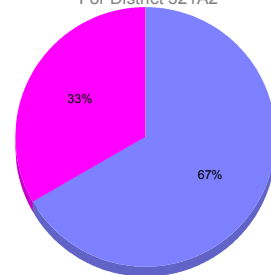

Membership Results 2011-2012

Goal, New, Dropped, Gain/Loss

Comparison of Membership Gain/Loss

Current Year Compared to the Previous Year

Gender Comparison 2010-2011

For District 321A2

Oct/Nov/Dec

■ Male ■ Female