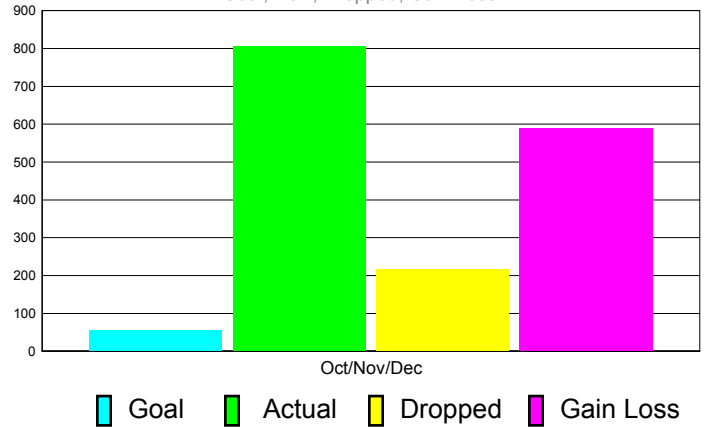

Membership Results 2011-2012

Goal, New, Dropped, Gain/Loss