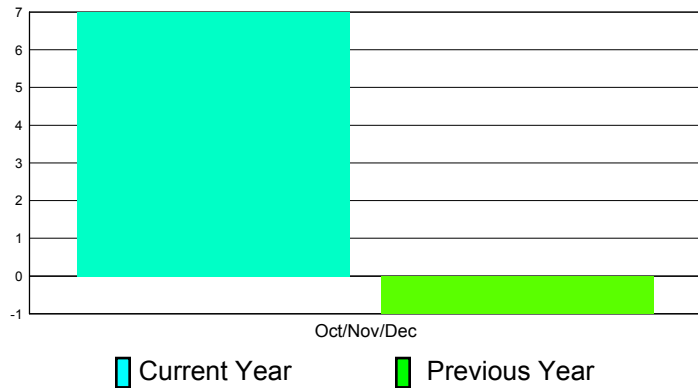

GMT Reports for District (or Undistricted) **District 321A2**

GMT: VINOD KHANNA

Location: INDIA

GMT CA: 6

CLUBS

**Club Results
2011-2012**

**Clubs
2010-2011**

Month	New Club Goal	Actual New Clubs	Actual Dropped Clubs	Gain/Loss of Clubs	Gain/Loss of Clubs
Oct/Nov/Dec	1	8	1	7	-1
Totals	1	8	1	7	-1

Club Results 2011-2012

Goal, New, Dropped, Gain/Loss

Comparison of Club Gain/Loss

Current Year Compared to the Previous Year

YTD Status Quo Clubs 2010-2011

Status Quo Clubs Compared to Status Quo Members

MEMBERSHIP